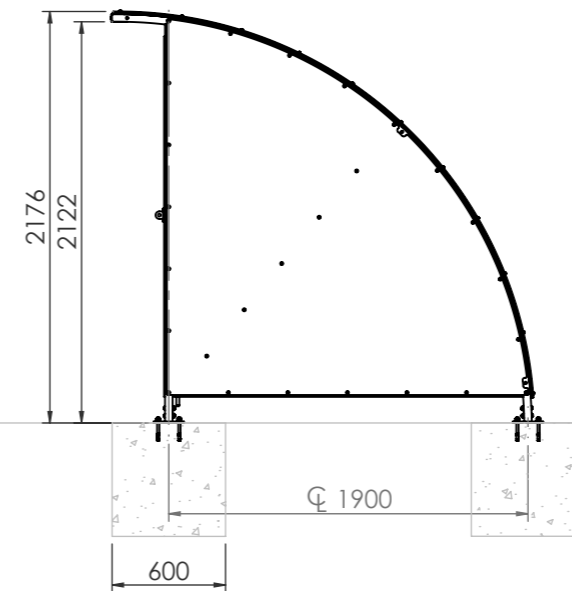

APPROVED FOR ISSUE

PRODUCT OVERVIEW: 4.0m BAYS STOKE SHELTER (AMV)

Adlington Business Park, London Road, Adlington, Cheshire, SK10 4NL
Tel: 01625 322 888 | enquiries@bsfg.co.uk

BSFG Doc. NUMBER: BSSGA1521-1_0	Doc. TYPE: GA	SHEET: SHEET 1 OF 3	SCALE: 1:20 @A3	DRW: OS	DATE: 03/04/2017
BSFG Doc. TITLE: PRODUCT OVERVIEW - 4.0m BAYS STOKE SHELTER (AMV)				CHK: TS	DATE: 08/08/2022
PART NUMBER: 4.0m BAYS STOKE SHELTER (AMV)				APP: JF	DATE: 10/10/2023
PART CONFIGURATION: 4.0m STOKE with GATES				BSFG Doc. STATUS: APPROVED FOR ISSUE	
BSFG JOB NUMBER: STD				BSFG Doc. REV: 0	

DO NOT SCALE FROM DRAWING
DIMENSIONS IN mm UNLESS
STATED OTHERWISE

BSFG Doc. REVISIONS

REV.	BY	DESCRIPTION	DATE	CHKD	APVD
------	----	-------------	------	------	------

INSTALLATION:
RECOMMENDED Min. FOUNDATION AS SHOWN IN C20/25 CONCRETE. **SITE ENGINEER TO DETERMINE APPROPRIATE SIZE AND COMPOSITION OF ANY FOUNDATIONS BASED ON LOCAL GROUND CONDITIONS.**

UNLESS OTHERWISE SPECIFIED CANOPY ROOF MUST BE Min. 150mm CLEAR OF ANY ADJACENT STRUCTURE

INSTALLATION Via 4off MIN. $\varnothing 12 \times 120$ THROUGH BOLT PER FOOT

APPROXIMATE TOTAL WEIGHT: 358 kg

SHELTERING ITEM SUPPLIED AS KIT TO BE ASSEMBLED ANY GROUND FIXINGS SUPPLIED BY OTHERS FOR SUPPLY ONLY