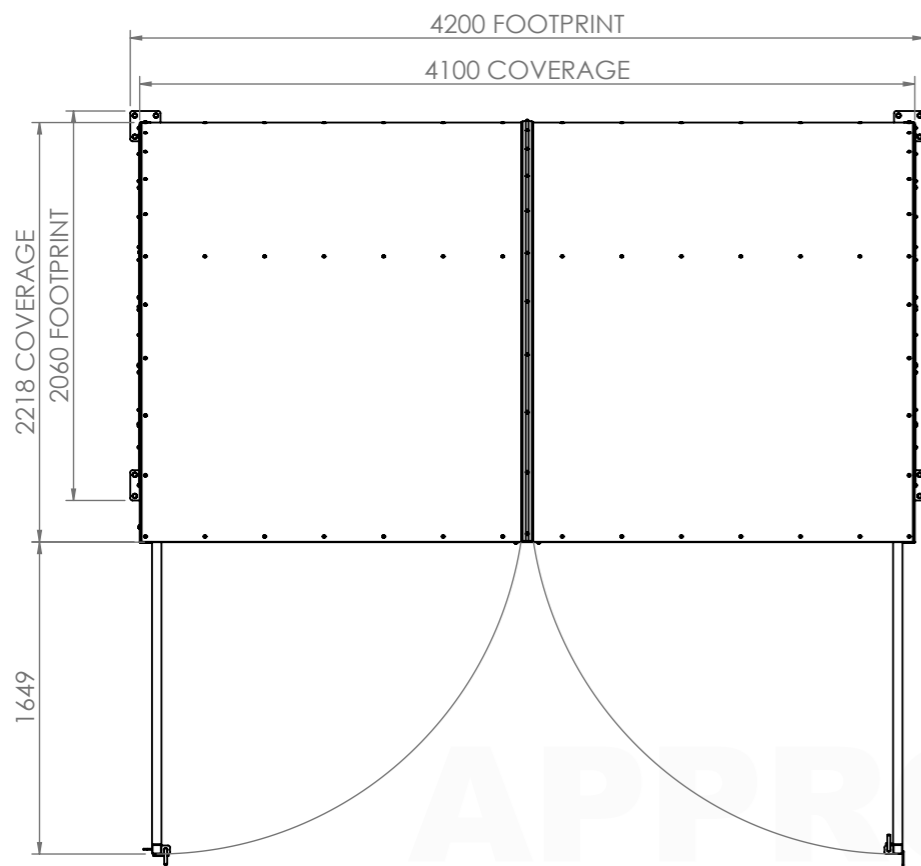

APPROVED FOR ISSUE

PRODUCT OVERVIEW: 4.0m BAYS STOKE SHELTER (AMV)

Adlington Business Park, London Road, Adlington, Cheshire, SK10 4NL
Tel: 01625 322 888 | enquiries@bsfg.co.uk

BSFG Doc. NUMBER: BSSGA1521-1_0	Doc. TYPE: GA	SHEET: SHEET 1 OF 3	SCALE: 1:20 @A3	DRW: OS	DATE: 03/04/2017
BSFG Doc. TITLE: PRODUCT OVERVIEW - 4.0m BAYS STOKE SHELTER (AMV)				CHK: TS	DATE: 08/08/2022
PART NUMBER: 4.0m BAYS STOKE SHELTER (AMV)				APP: JF	DATE: 10/10/2023
PART CONFIGURATION: 4.0m STOKE with GATES				BSFG Doc. STATUS: APPROVED FOR ISSUE	
BSFG JOB NUMBER: STD				BSFG Doc. REV: 0	

DO NOT SCALE FROM DRAWING
DIMENSIONS IN mm UNLESS
STATED OTHERWISE

BSFG Doc. REVISIONS

REV.	BY	DESCRIPTION	DATE	CHKD	APVD
------	----	-------------	------	------	------

INSTALLATION:
RECOMMENDED Min. FOUNDATION AS SHOWN IN C20/25 CONCRETE. **SITE ENGINEER TO DETERMINE APPROPRIATE SIZE AND COMPOSITION OF ANY FOUNDATIONS BASED ON LOCAL GROUND CONDITIONS.**

UNLESS OTHERWISE SPECIFIED CANOPY ROOF MUST BE Min. 150mm CLEAR OF ANY ADJACENT STRUCTURE

INSTALLATION Via 4off MIN. $\varnothing 12 \times 120$ THROUGH BOLT PER FOOT

APPROXIMATE TOTAL WEIGHT: 358 kg

SHELTERING ITEM SUPPLIED AS KIT TO BE ASSEMBLED ANY GROUND FIXINGS SUPPLIED BY OTHERS FOR SUPPLY ONLY