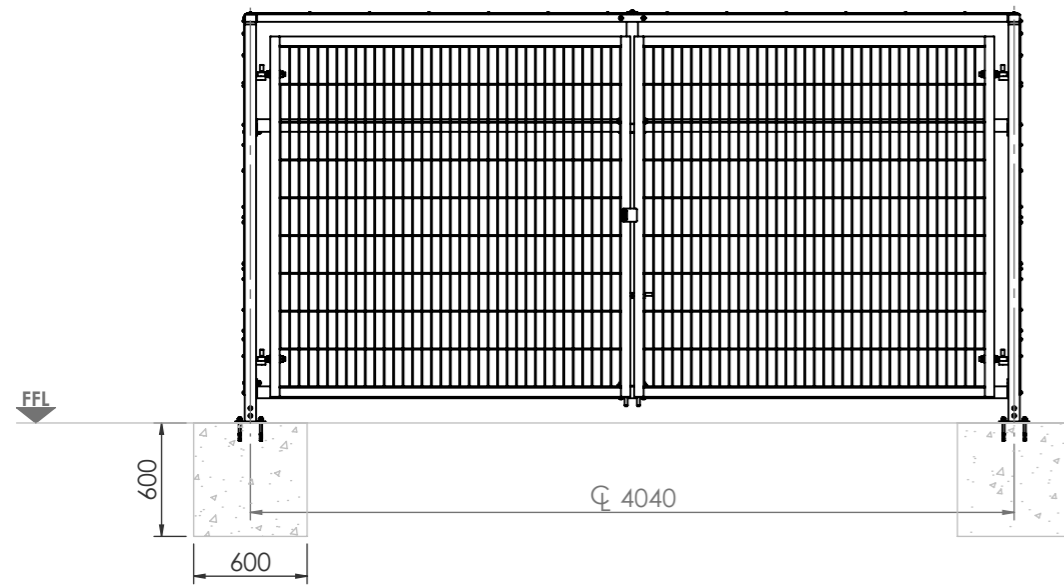

APPROVED FOR ISSUE

PRODUCT OVERVIEW: 4.0m BAYS STOKE SHELTER (AMV)

Adlington Business Park, London Road, Adlington, Cheshire, SK10 4NL
Tel: 01625 322 888 | enquiries@bsfg.co.uk

BSFG Doc. NUMBER: BSSGA1521-1_0	Doc. TYPE: GA	SHEET: SHEET 1 OF 3	SCALE: 1:20 @A3	DRW: OS	DATE: 03/04/2017
BSFG Doc. TITLE: PRODUCT OVERVIEW - 4.0m BAYS STOKE SHELTER (AMV)				CHK: TS	DATE: 08/08/2022
PART NUMBER: 4.0m BAYS STOKE SHELTER (AMV)				APP: JF	DATE: 10/10/2023
PART CONFIGURATION: 4.0m STOKE with GATES				BSFG Doc. STATUS: APPROVED FOR ISSUE	
BSFG JOB NUMBER: STD				BSFG Doc. REV: 0	

DO NOT SCALE FROM DRAWING
DIMENSIONS IN mm UNLESS
STATED OTHERWISE

BSFG Doc. REVISIONS

REV.	BY	DESCRIPTION	DATE	CHKD	APVD
------	----	-------------	------	------	------

INSTALLATION:
RECOMMENDED Min. FOUNDATION AS SHOWN IN C20/25 CONCRETE. **SITE ENGINEER TO DETERMINE APPROPRIATE SIZE AND COMPOSITION OF ANY FOUNDATIONS BASED ON LOCAL GROUND CONDITIONS.**

UNLESS OTHERWISE SPECIFIED CANOPY ROOF MUST BE Min. 150mm CLEAR OF ANY ADJACENT STRUCTURE

INSTALLATION Via 4off MIN. $\varnothing 12 \times 120$ THROUGH BOLT PER FOOT

APPROXIMATE TOTAL WEIGHT: 358 kg

SHELTERING ITEM SUPPLIED AS KIT TO BE ASSEMBLED ANY GROUND FIXINGS SUPPLIED BY OTHERS FOR SUPPLY ONLY