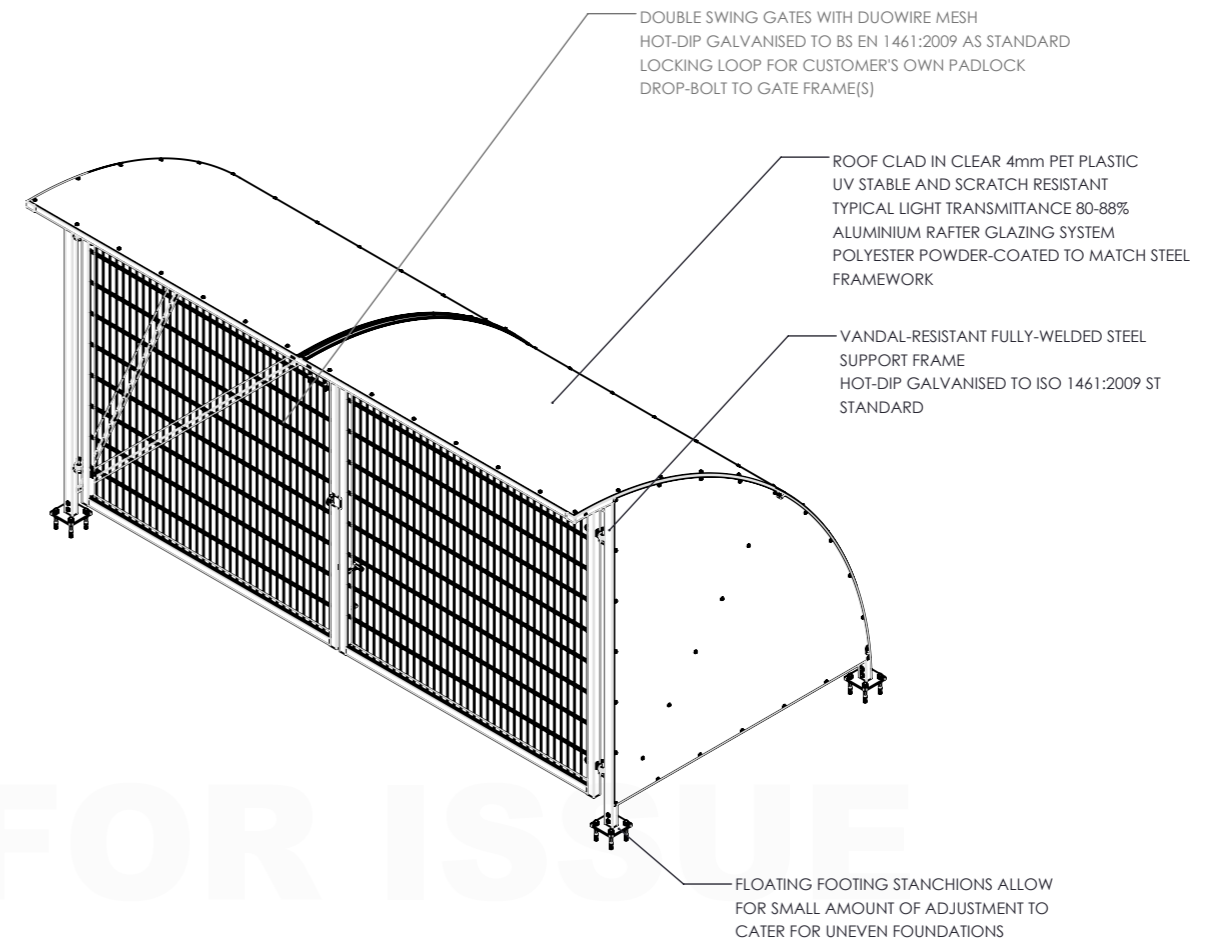

APPROVED FOR ISSUE

PRODUCT OVERVIEW: 4.0m BAYS STOKE SHELTER (AMV)

Adlington Business Park, London Road, Adlington, Cheshire, SK10 4NL
Tel: 01625 322 888 | enquiries@bsfg.co.uk

BSFG Doc. NUMBER: BSSGA1521-1_0	Doc. TYPE: GA	SHEET: SHEET 1 OF 3	SCALE: 1:20 @A3	DRW: OS	DATE: 03/04/2017
BSFG Doc. TITLE: PRODUCT OVERVIEW - 4.0m BAYS STOKE SHELTER (AMV)				CHK: TS	DATE: 08/08/2022
PART NUMBER: 4.0m BAYS STOKE SHELTER (AMV)				APP: JF	DATE: 10/10/2023
PART CONFIGURATION: 4.0m STOKE with GATES				BSFG Doc. STATUS: APPROVED FOR ISSUE	
BSFG JOB NUMBER: STD				BSFG Doc. REV: 0	

DO NOT SCALE FROM DRAWING
DIMENSIONS IN mm UNLESS
STATED OTHERWISE

BSFG Doc. REVISIONS

REV.	BY	DESCRIPTION	DATE	CHKD	APVD
------	----	-------------	------	------	------

INSTALLATION:
RECOMMENDED Min. FOUNDATION AS SHOWN IN C20/25 CONCRETE. **SITE ENGINEER TO DETERMINE APPROPRIATE SIZE AND COMPOSITION OF ANY FOUNDATIONS BASED ON LOCAL GROUND CONDITIONS.**

UNLESS OTHERWISE SPECIFIED CANOPY ROOF MUST BE Min. 150mm CLEAR OF ANY ADJACENT STRUCTURE

INSTALLATION Via 4off MIN. $\varnothing 12 \times 120$ THROUGH BOLT PER FOOT

APPROXIMATE TOTAL WEIGHT: 358 kg

SHELTERING ITEM SUPPLIED AS KIT TO BE ASSEMBLED ANY GROUND FIXINGS SUPPLIED BY OTHERS FOR SUPPLY ONLY